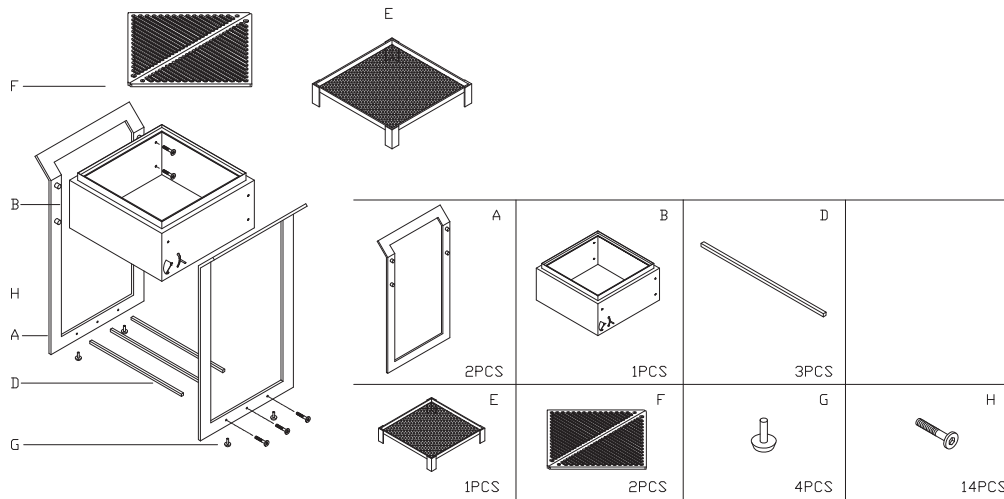

ASSEMBLY INSTRUCTION:

Assemble the bbq according to drawing.
 Then insert charcoal basket (E) into bottom off bbq.
 Do not use bbq without the charcoal basket. Load charcoal into charcoal basket.
 Only use the bbq on a plain surface.
 To regulate air flow use the vent on the side of the bbq.