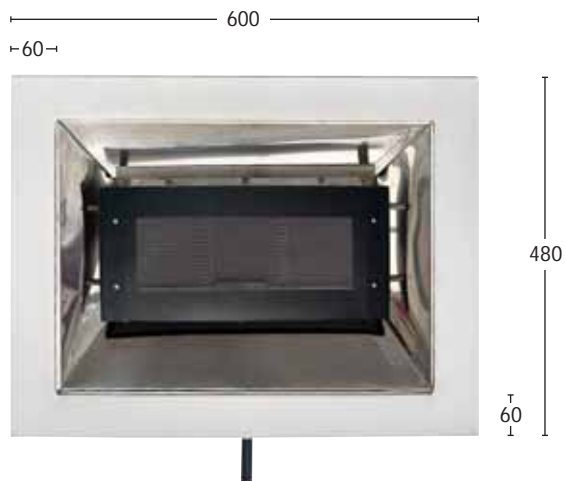

• Design by TOBIAS JACOBSEN

Tobias Jacobsen works in many different fields where his ideas and designs vary in form and function covering product design, furniture, jewelry and architecture.

The terrace heater is wall mounted, and its spotheater can be pointed in four directions to insure that the heat is directed accurately. Unlike the existing wall mounted models, which run on expensive electricity, our wall heater is gas powered...

Product details

- Cabinet in steel and front in stainless steel
- 3 high performance ceramic burners in separat housing
- Magnetic valve. Turns of gas supply if pilot flame goes out
- Auto ignition
- Adjustable in 4 directions
- Uses bottle gas
- Output: 22.000 BTU / 6,5 kWh
- For outdoor use only